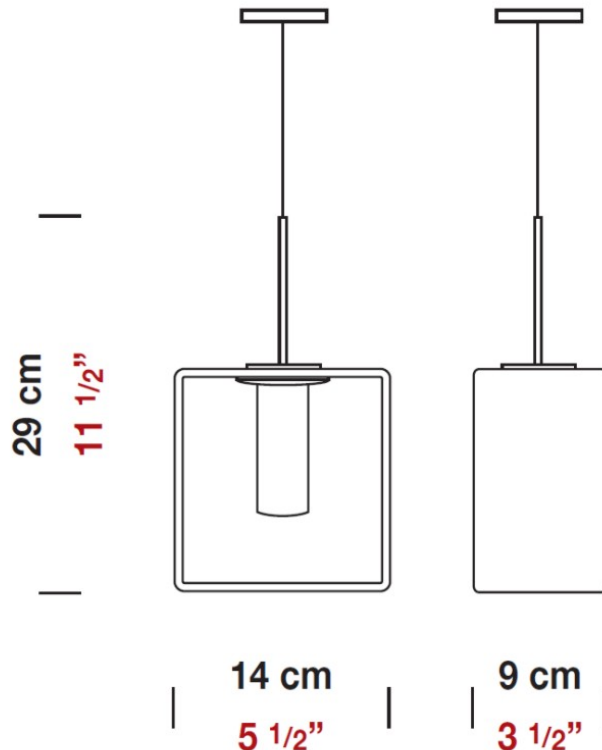

DOMINO SUSPENSION

D81048-BLK

PROJECT	
TYPE	
NOTES	
QUANTITY	
DATE	

GENERAL

Series: Domino
Brand: Panzeri
Division: Design
Mounting Type: Suspension
Mounting Location: Ceiling
Subcategory: Pendant

PHYSICAL

Length (mm): 140
Length (in): 5 1/2
Width (mm): 90
Width (in): 3 9/16
Height (mm): 290
Height (in): 11 7/16
Max. Overall Height (mm): 2290
Max. Overall Height (in): 90 3/16
Weight (kg): 1.23
Weight (lbs): 2.71
Diffuser: Black Blown Glass

ELECTRICAL

Number of Lamps: 1
Lamp Type: LED Retrofit / Halogen
Bulb Included: Bulb Not Included
Total Output Wattage (W): 13 / 60
Max. Wattage Per Lamp (W): 13 / 60
Lamp Base: G9

LED

OPTICAL

RATINGS AND CERTIFICATIONS

Certified By: CSA Certified to UL and CSA Standards
IP rating: IP20