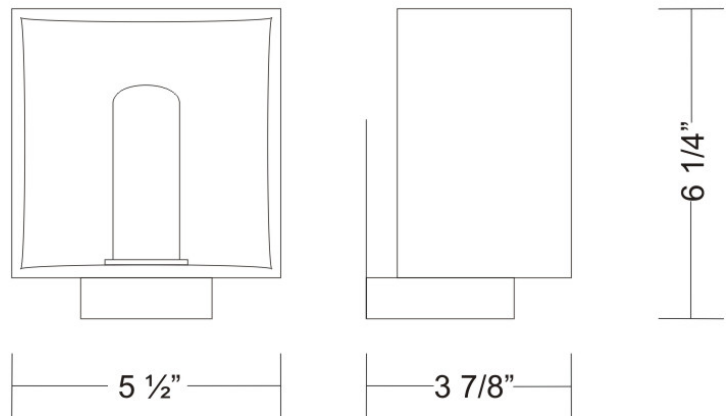

DOMINO SURFACE

D83103

GENERAL

Series: Domino
Brand: Panzeri
Division: Design
Mounting Type: Surface
Mounting Location: Wall
Subcategory: Sconce

PHYSICAL

Width (mm): 140
Width (in): 5 1/2
Height (mm): 159
Height (in): 6 1/4
Extension (mm): 98
Extension (in): 3 7/8
Weight (kg): 0.9
Weight (lbs): 2
Diffuser: Orange Glass
Fixture Material: Metal

ELECTRICAL

Number of Lamps: 1
Lamp Type: LED Retrofit / Halogen
Lamp Shape: T4
Bulb Included: Bulb Not Included
Total Output Wattage (W): 18 / 75
Max. Wattage Per Lamp (W): 18 / 75
Lamp Base: G9
Input Voltage (V): 120

LED

OPTICAL

RATINGS AND CERTIFICATIONS

Certified By: CSA Certified to UL and CSA Standards