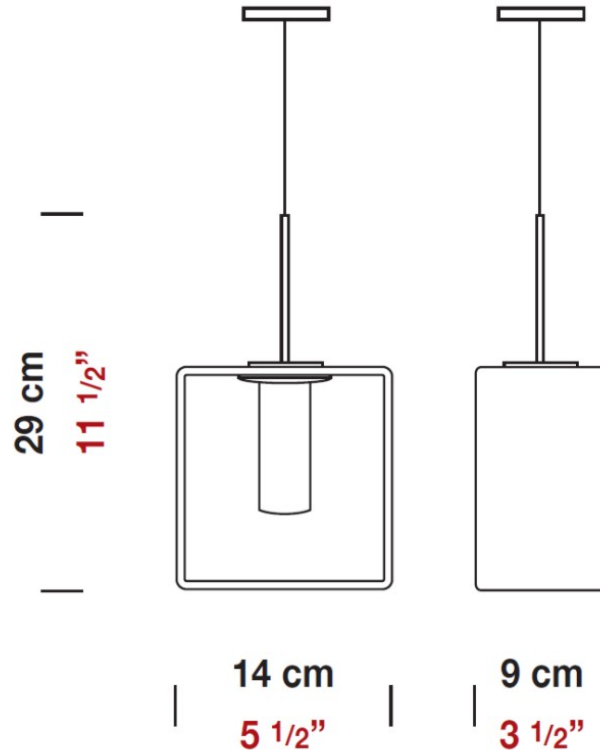

DOMINO SUSPENSION

D81048-BLK

PROJECT _____

TYPE _____

NOTES _____

QUANTITY _____

DATE _____

GENERAL

Series: Domino
Brand: Panzeri
Division: Design
Mounting Type: Suspension
Mounting Location: Ceiling
Subcategory: Pendant

PHYSICAL

Length (mm): 140
Length (in): 5 1/2
Width (mm): 90
Width (in): 3 9/16
Height (mm): 290
Height (in): 11 7/16
Max. Overall Height (mm): 2290
Max. Overall Height (in): 90 3/16
Weight (kg): 1.23
Weight (lbs): 2.71
Diffuser: Black Blown Glass

ELECTRICAL

Number of Lamps: 1
Lamp Type: LED Retrofit / Halogen
Bulb Included: Bulb Not Included
Total Output Wattage (W): 13 / 60
Max. Wattage Per Lamp (W): 13 / 60
Lamp Base: G9

LED

OPTICAL

RATINGS AND CERTIFICATIONS

Certified By: CSA Certified to UL and CSA Standards
IP rating: IP20